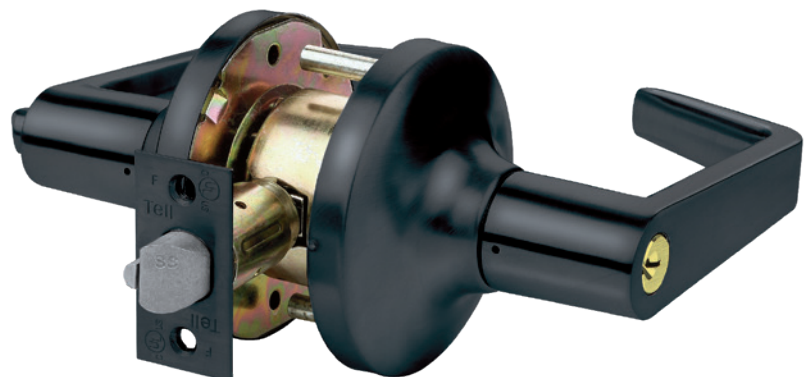

#### Classic and Contemporary

*For those who want it all.*

For those seeking a clean, minimalist look to those who are torn between modern and more traditional styles, hardware finishes can be an overwhelming choice for many consumers. Tell offers the latest in a trend that works great with a variety of aesthetics.

Matte black is a beautiful finish that can give a traditional look a contemporary edge. Ageless and functional, it effortlessly bridges different time periods.

Matte black is sophisticated and timeless. So it's no wonder more people are looking to incorporate this finish into their homes and offices.

#### Products

- Leverset
- Deadbolt
- Exit Device with Lip Pull
- Exit Trim
- Door Closer
- Kick Plate
- Pull & Push Plates
- Hinge
- ASA Strike
- Floor Stop
- Wall Bumper

Now available in Matte Black.

PRODUCT	DESCRIPTION
LC2481 LEVER ENTRY	LC2481CTL US19 234 T SCC CS
LC2475 LEVER PASSAGE	LC2475CTL US19 234 T CS
LC2476 LEVER PRIVACY	LC2476CTL US19 234 T CS
LC2486 LEVER STOREROOM	LC2486CTL US19 234 T SCC CS
DB2051 SINGLE CYLINDER DEADBOLT	DB2051 US19 ADJ CS
EX8300 RIM EXIT DEVICE	8300B US19 EXIT DEVICE
EXIT DEVICE TRIM	CTL881 US19 ENTRY LEVER TRIM
DC600 DOOR CLOSER	19641 PA US19
HINGE	H4545 BB US19
KICK PLATE	KP 6 X 30 US19 BP
PULL PLATE	PP 3.5 X 15 US19 PULL CS
PUSH PLATE	P 3.5 X 15 US19 PUSH CS
ASA STRIKE	CL STRIKE ASA US19
FLOOR STOP	DOMESTOP HIGH PROFILE US19
WALL BUMPER	WALL BUMPER CONCAVE US19