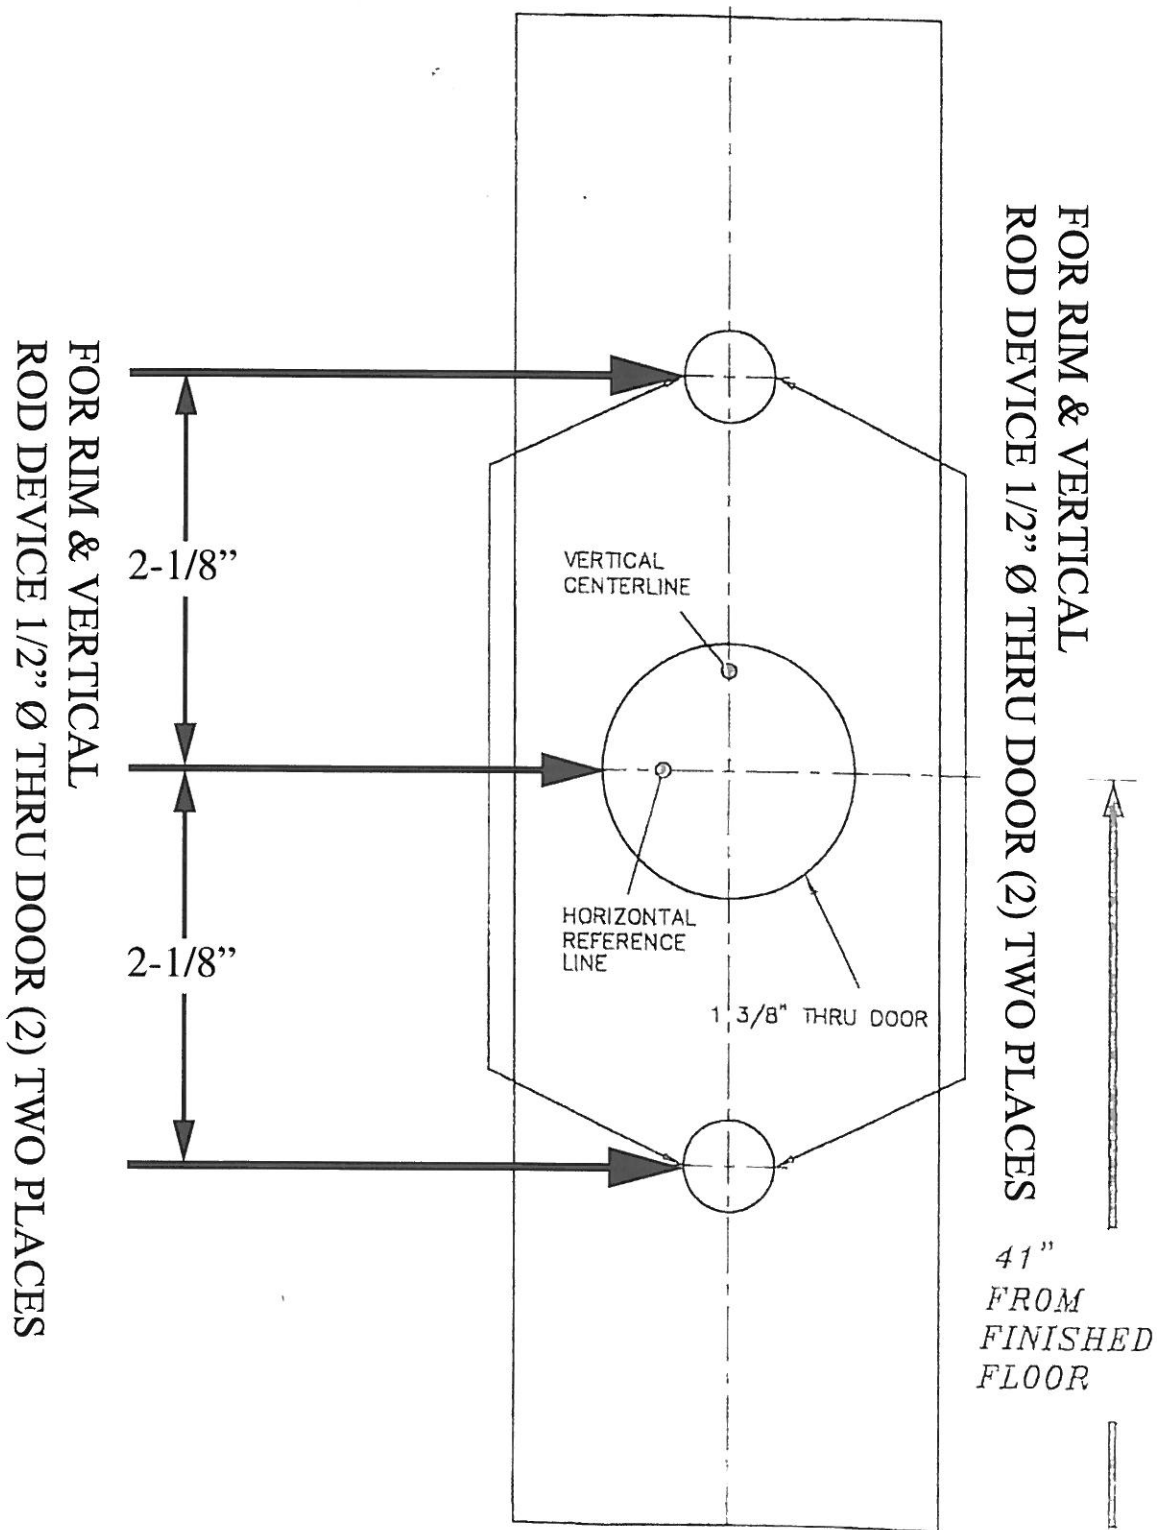

TEMPLATE for ESC Escutcheon Lever Trim

TEMPLATE #

T-ESC-7000, 8000 & 9000 11/8/2012

REFER TO INSIDE
TRIM TEMPLATE FOR
MOUNTING LOCATION
OUTSIDE
OF DOOR