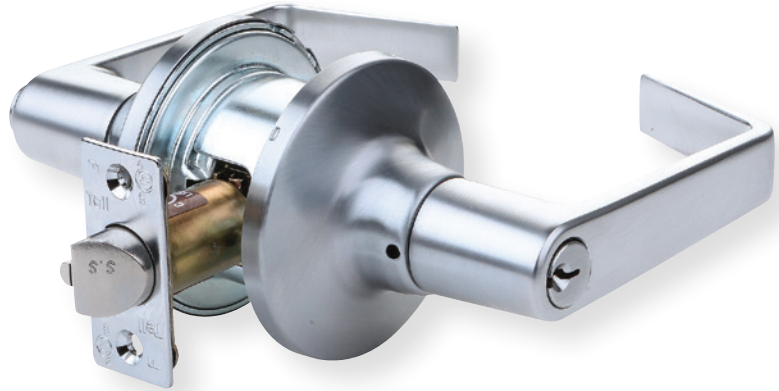

Light-Duty Grade 2 Tubular
LT2000 SERIES

FEATURES

- Performance**
- Complies with ANSI A156.2, Series 4000
 - Grade 2, (400,000 cycles)
 - UL/ULC listed for 3 hour fire door
 - ANSI A117.1 American Disabilities Act (ADA)

- Chassis**
- Tubular
 - Steel - coated with zinc dichromate (corrosion resistance)

- Lever**
- Solid cast non-handed

- Latch**
- 2 3/4" or 2 3/8" Adjustable backset
 - 1" Housing diameter,
 - 1/2" Stainless steel throw
 - 1" x 2 1/4", Square corner faceplate

- Rose**
- 3" diameter

- Strike**
- ASA Strike 1 1/4" x 4 7/8"
 - Optional T-Strike 1 1/8" x 2 3/4"
 - Optional F-Strike (full lip)

- Cylinder**
- C keyway (SCC)
 - 6-pin solid brass
 - Keyed different (KD)

- Keys**
- Two nickel silver per lock cylinder

- Door Thickness**
- 1 3/8" - 2"

- Door Preparation**
- 2 1/8" diameter
 - 1" diameter for latchbolt
 - Fits standard 161 door prep

- Warranty**
- Lifetime limited